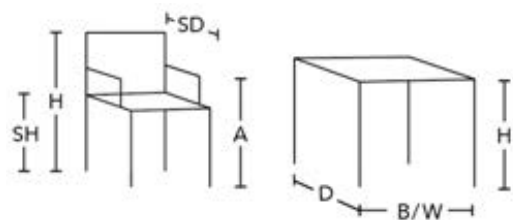

### CHAIR

H= Height to upper edge of backrest  
SH= Height of seat  
SD= Depth of chair  
A= Height to upper edge of armrest