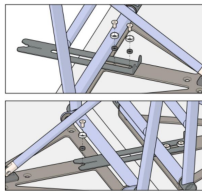

For 120 cm Lite table
1 pcs required to connect two Lite 120 tables
Includes 3 screws