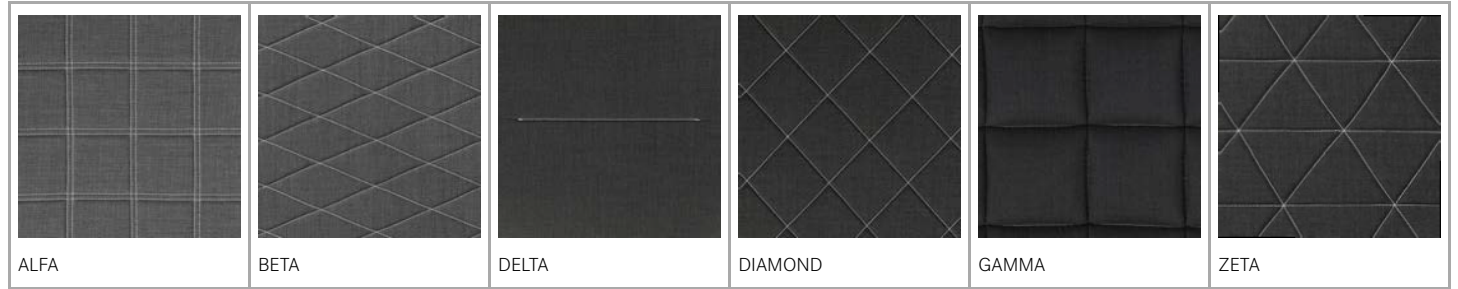

Selected patterns

The concept Offect Selected Patterns consists of possibilities to customise selected parts of our collection. The series features carefully selected and exclusive patterns that enhance the character of the product, giving the furniture a unique and sophisticated expression. Each product has its own unique pattern. The seams for Offect Selected Patterns are available in 12 colours.

PATTERNS

THREAD COLOURS

	White 1000		Neo Green 1426
	Black 4000		Dark Green 1097
	Dark Blue 825		Dark Grey 416
	Red 504		Grey 415
	Orange 123		Beige 265
	Neon Orange 1428		Brown 1224